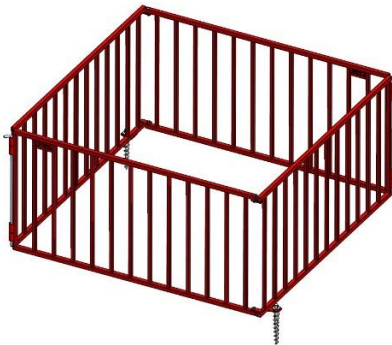

Congratulations on your purchase of the exclusive **Prep-Lite Pen** from Extreme Show Supply. The **Show Prep Pen** is lightweight, modular, and folds up for easy transport. The **Prep-Lite Pen** has many uses; from a prep pen at 'show off the trailer' shows to a modular wash rack at home.

Show Prep Pen includes:

- (1) 2-each Bifold Pen Panels
- (2) 2-each pen rods
- (3) 2-each Earth Anchors

TO USE:

STEP 01: Take both bi-fold panel sections as shown

STEP 02: Unfold both bi-fold sections, with the earth anchor tabs oriented to the outside.

STEP 03: Move pen panels together and secure sections with Pen Rods

STEP 04: Secure Show Prep Pen to the ground, in 2 places, with the supplied earth anchors. Use a 3/4" wrench or ratchet+socket.

STEP 05: Rod shown in place. To enter or exit and animal, simply pull rod and open one of the two 'unanchored' panels